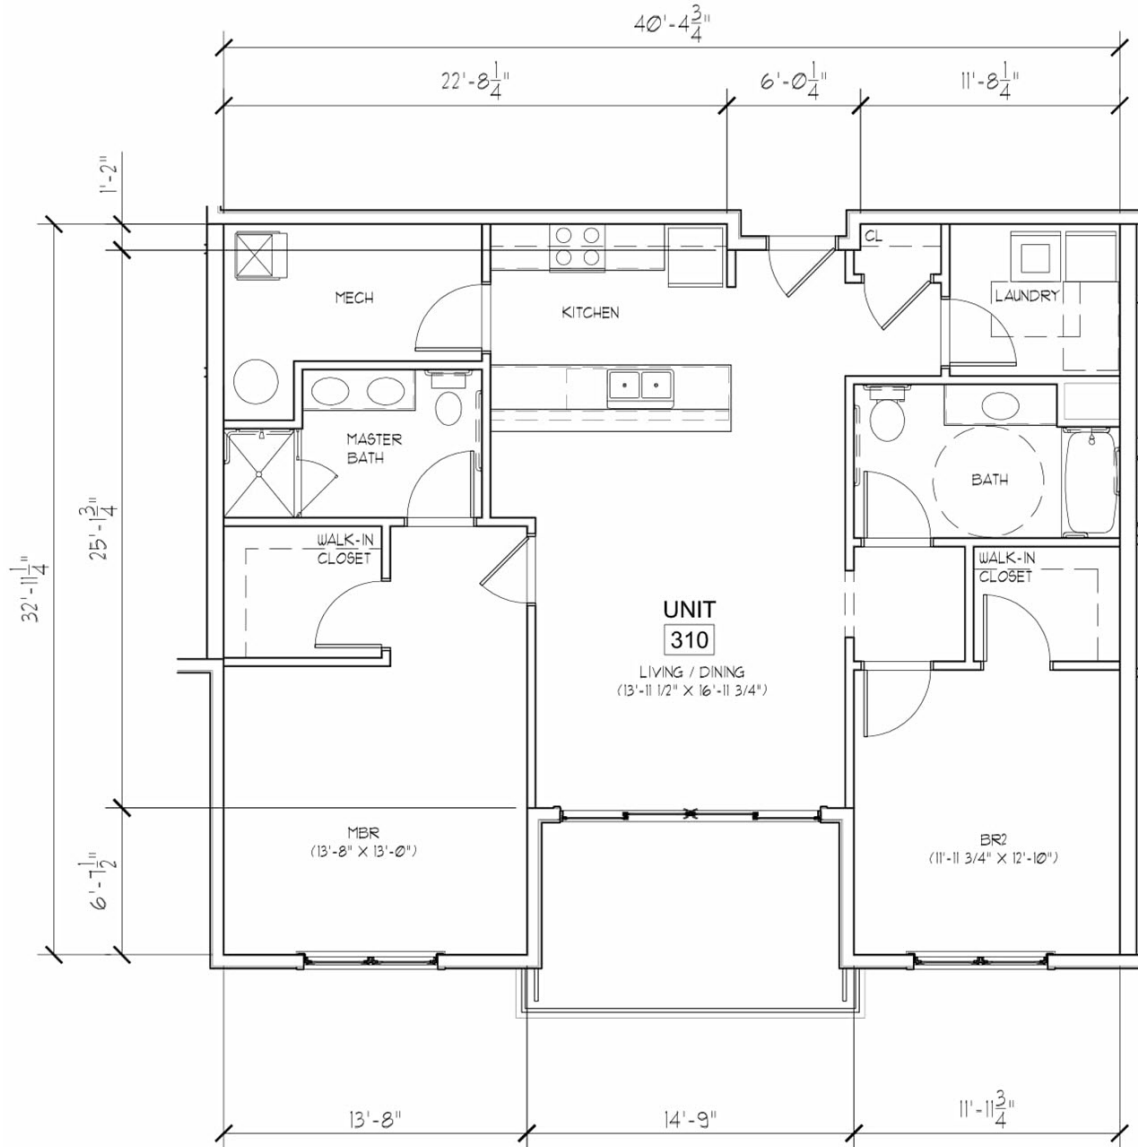

Unit 310 Layout

SCALE: 1/8"=1'-0"

UNIT 310
APPROX. AREA = 1,226 S.F.

The Scott Varley Team
REAL ESTATE Licensed Associate Real Estate Broker
518.281.6808 | SCOTTVARLEY.COM